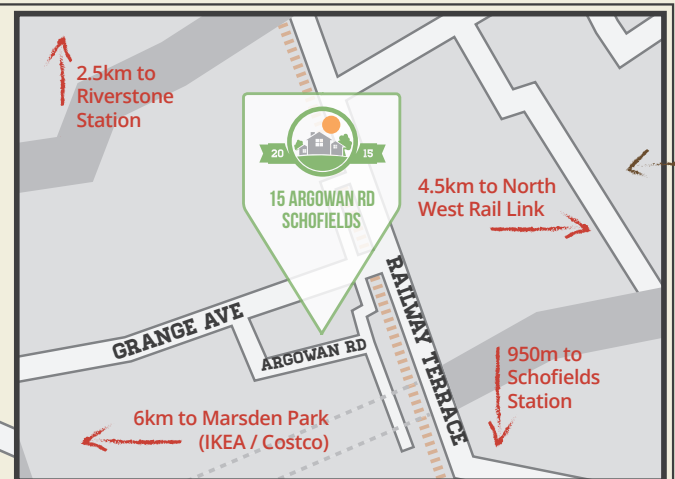

MAP

★ Legend ★

-  WESTLINK M7
-  SUBURBS
-  MAJOR ROADS
-  SCHOOLS
-  ROADS
-  SHOPS & RESTAURANTS
-  SYDNEY TRAINS
-  CITY RAIL STATION
-  NORTH WEST RAIL LINK
-  NORTH WEST RAIL LINK

SMALL MAP VIEW

sydney business park

IKEA **COSTCO WHOLESALE**

1km